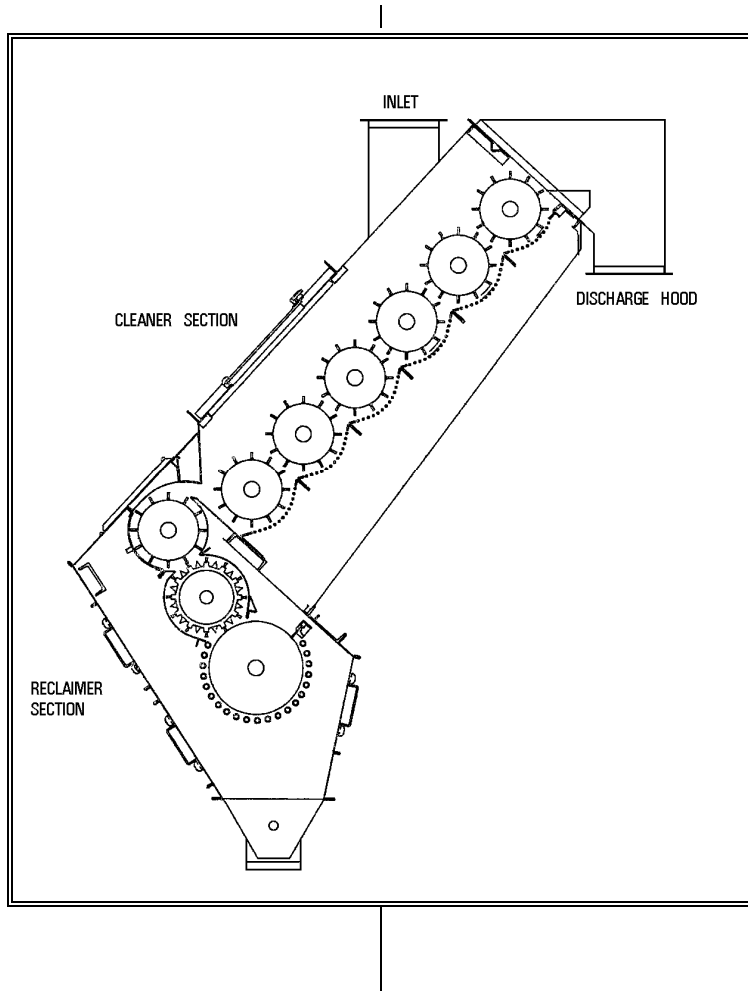

## First in Cleaning Efficiency

The TrashMaster™ removes whole trash to prevent it from being ground into hard-to-remove, nep-producing particles and pin trash. The TrashMaster™ removes sticks, burrs, stems, large leaf grass, and bark before it reaches the gin.

- Widely-spaced grid bars for separation of large trash
- All trash is fed through an efficient reclaimer, which plucks cotton locks from total trash, and trash is then removed by widely spaced grid bars
- Large, airtight doors provide access to all areas
- Rugged, dependable timing belt drives
- Three-piece side panels for ease of maintenance
- Available in 96-inch and 144-inch widths