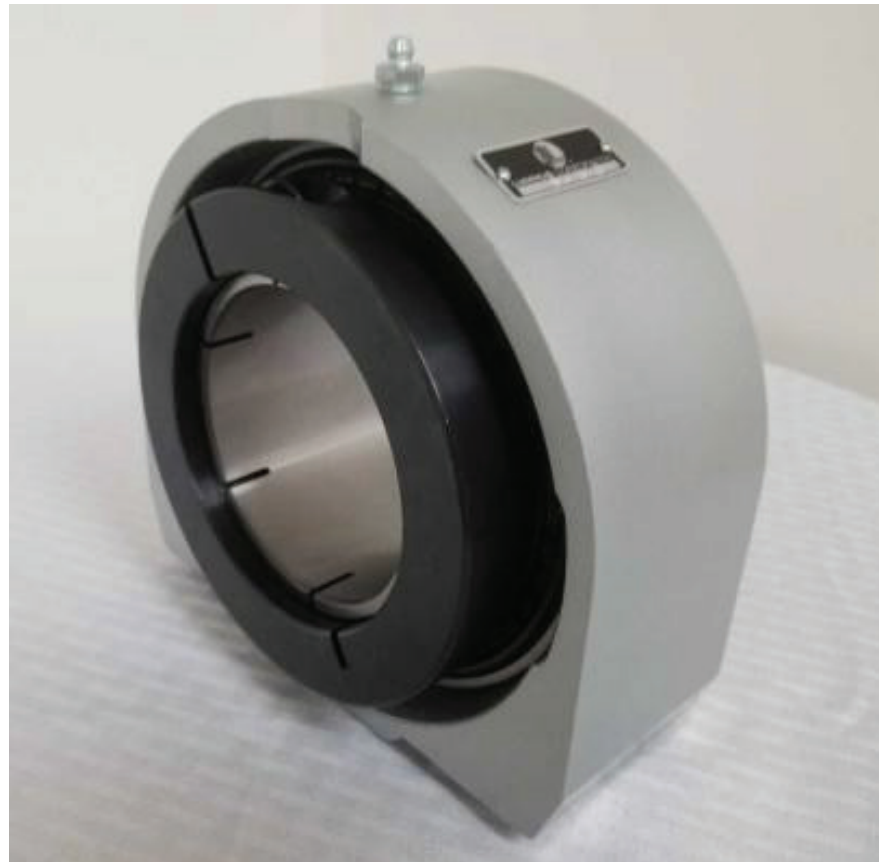

# Lummus 170/203 Saw Shaft Bearings

Lummus knows that of all the wear items in a gin plant, the gin saw shaft bearing is one of the most critical. Depending on the length of season and the durability required for a specific location, Lummus now offers three different levels of gin saw shaft bearings for their 170-Saw and 203-Saw Imperial III Gins. From our Standard bearing assembly (good), to the Deluxe (better), and ultimately the Premium (best), the designs feature higher ratings and are more robust for increased service life. All three series of bearings provide excellent performance/value, and with three options, there is a Lummus bearing at a price point that makes sense for your specific operation. Talk to your Lummus salesperson or local Lummus parts warehouse about these, along with all your repair parts needs.

## Standard Bearing – GOOD

Bearing Type: Single-Row Ball Bearing with Eccentric Lock Collar

Housing: Cast Housing

Bearing Insert: Timken G1307NPPB (made in USA)

Bearing Assembly P/N: 061428

Bearing Insert P/N: 061420

## Deluxe (Silver) Bearing – BETTER

Bearing Type: Single-Row Ball Bearing with Concentric Lock Collar (addition of the Concentric Lock Collar achieves improved contact around the perimeter of the shaft, allowing for improved load distribution across a larger surface area, reducing shaft wear and easing in bearing removal)

## Premium (Gold) Bearing – BEST

Bearing Type: Double-Row Spherical Roller Bearing with Wide Inner Ring and dual-Set Screw Lock Collar (through Inner Ring) (significantly wider inner race, allowing for improved load distribution across a larger surface area, reducing shaft wear and easing in bearing removal)