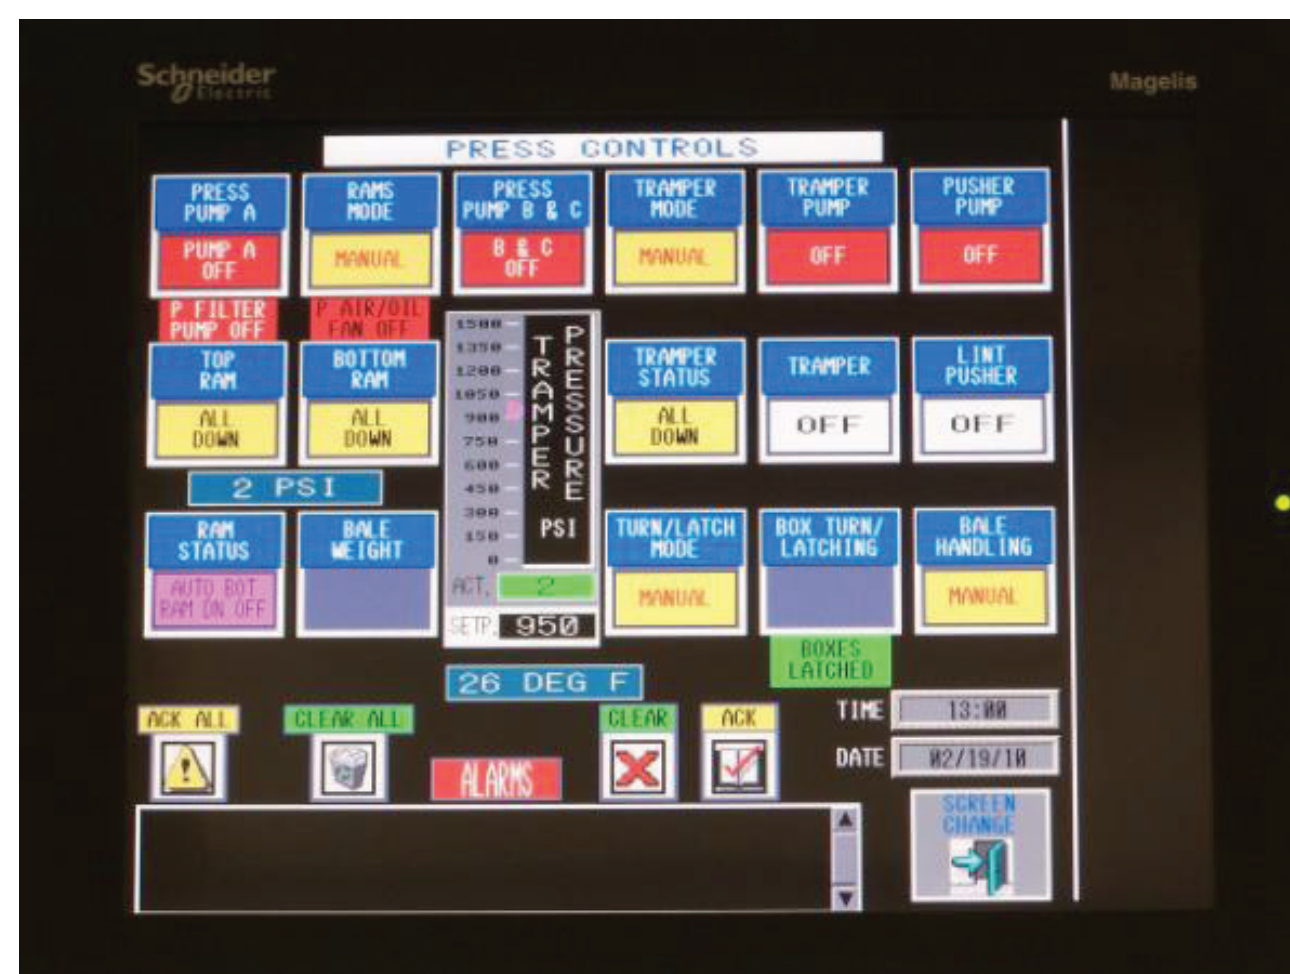

Premier™ III Series Press Console

Premier™ III Series Magelis Operator Interface