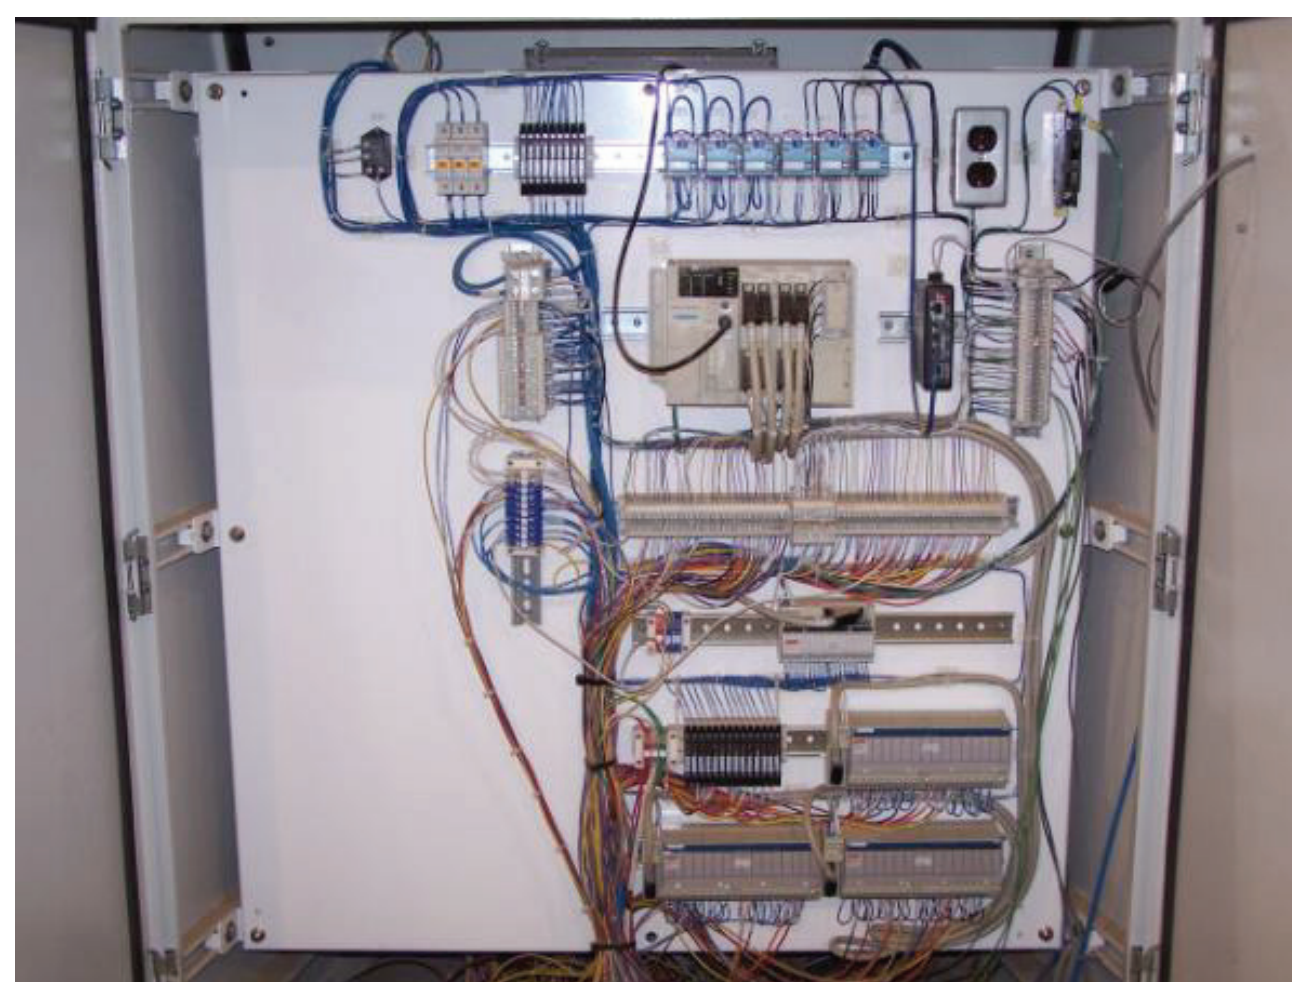

Premier™ III Series Magelis Operator Interface

Programmable Logic Controller (PLC) and I/O Panel Assembly