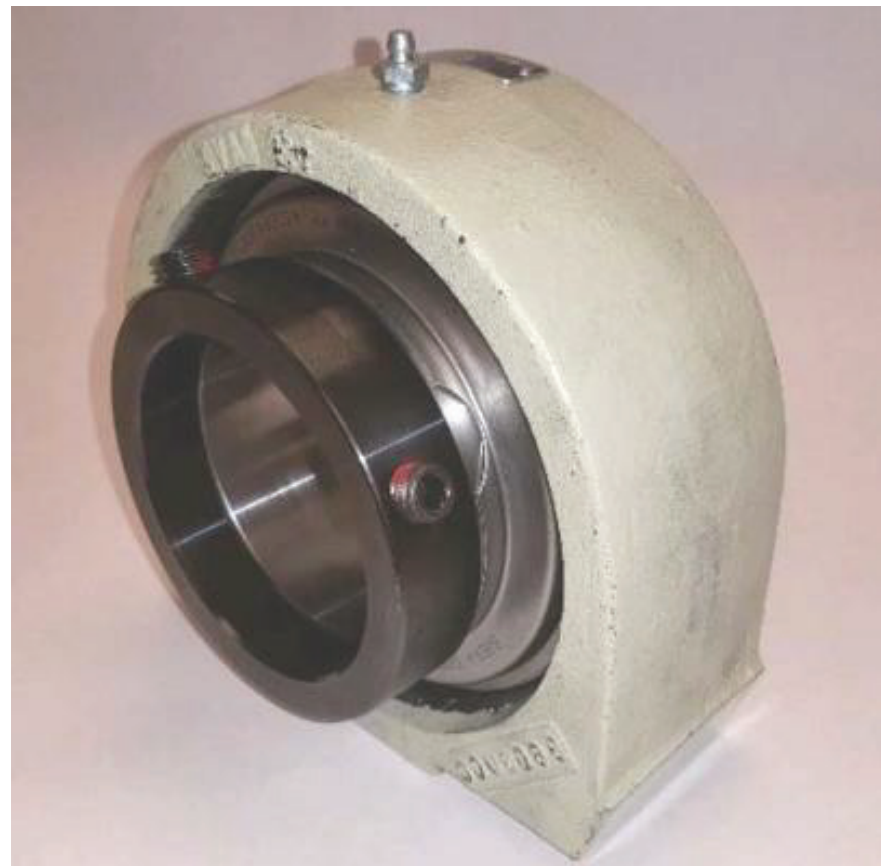

# Lummus 170/203 Saw Shaft Bearings

Lummus knows that of all the wear items in a gin plant, the gin saw shaft bearing is one of the most critical. Depending on the length of season and the durability required for a specific location, Lummus now offers three different levels of gin saw shaft bearings for their 170-Saw and 203-Saw Imperial III Gins. From our Standard bearing assembly (good), to the Deluxe (better), and ultimately the Premium (best), the designs feature higher ratings and are more robust for increased service life. All three series of bearings provide excellent performance/value, and with three options, there is a Lummus bearing at a price point that makes sense for your specific operation. Talk to your Lummus salesperson or local Lummus parts warehouse about these, along with all your repair parts needs.

## Standard Bearing – GOOD

Bearing Type: Single-Row Ball Bearing with Eccentric Lock Collar

Housing: Cast Housing

Bearing Insert: Timken G1307NPPB (made in USA)

Bearing Assembly P/N: 061428

Bearing Insert P/N: 061420

## Deluxe (Silver) Bearing – BETTER

Bearing Type: Single-Row Ball Bearing with Concentric Lock Collar (addition of the Concentric Lock Collar achieves improved contact around the perimeter of the shaft, allowing for improved load distribution across a larger surface area, reducing shaft wear and easing in bearing removal)

## Premium (Gold) Bearing – BEST

Bearing Type: Double-Row Spherical Roller Bearing with Wide Inner Ring and dual-Set Screw Lock Collar (through Inner Ring) (significantly wider inner race, allowing for improved load distribution across a larger surface area, reducing shaft wear and easing in bearing removal)