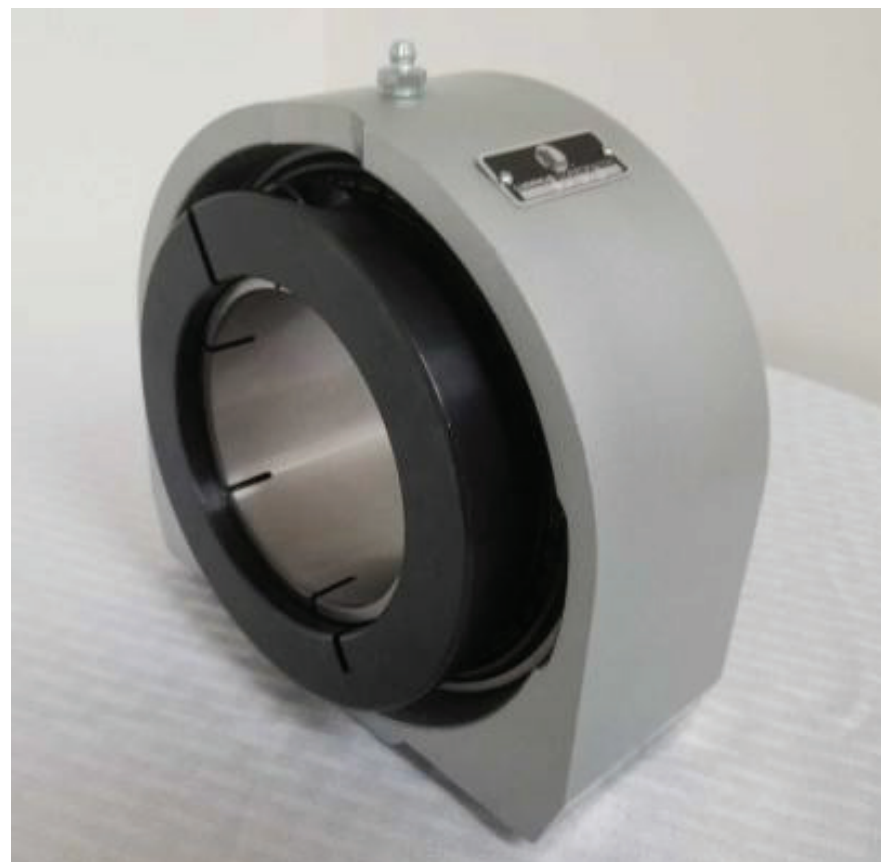

# Lummus 170/203 Saw Shaft Bearings

Lummus knows that of all the wear items in a gin plant, the gin saw shaft bearing is one of the most critical. Depending on the length of season and the durability required for a specific location, Lummus now offers three different levels of gin saw shaft bearings for their 170-Saw and 203-Saw Imperial III Gins. From our Standard bearing assembly (good), to the Deluxe (better), and ultimately the Premium (best), the designs feature higher ratings and are more robust for increased service life. All three series of bearings provide excellent performance/value, and with three options, there is a Lummus bearing at a price point that makes sense for your specific operation. Talk to your Lummus salesperson or local Lummus parts warehouse about these, along with all your repair parts needs.

## Standard Bearing – GOOD

Bearing Type: Single-Row Ball Bearing with Eccentric Lock Collar

Housing: Cast Housing

Bearing Insert: Timken G1307NPPB (made in USA)

Bearing Assembly P/N: 061428

Bearing Insert P/N: 061420

## Deluxe (Silver) Bearing – BETTER

Bearing Type: Single-Row Ball Bearing with Concentric Lock Collar (addition of the Concentric Lock Collar achieves improved contact around the perimeter of the shaft, allowing for improved load distribution across a larger surface area, reducing shaft wear and easing in bearing removal)

## Premium (Gold) Bearing – BEST

Bearing Type: Double-Row Spherical Roller Bearing with Wide Inner Ring and dual-Set Screw Lock Collar (through Inner Ring) (significantly wider inner race, allowing for improved load distribution across a larger surface area, reducing shaft wear and easing in bearing removal)