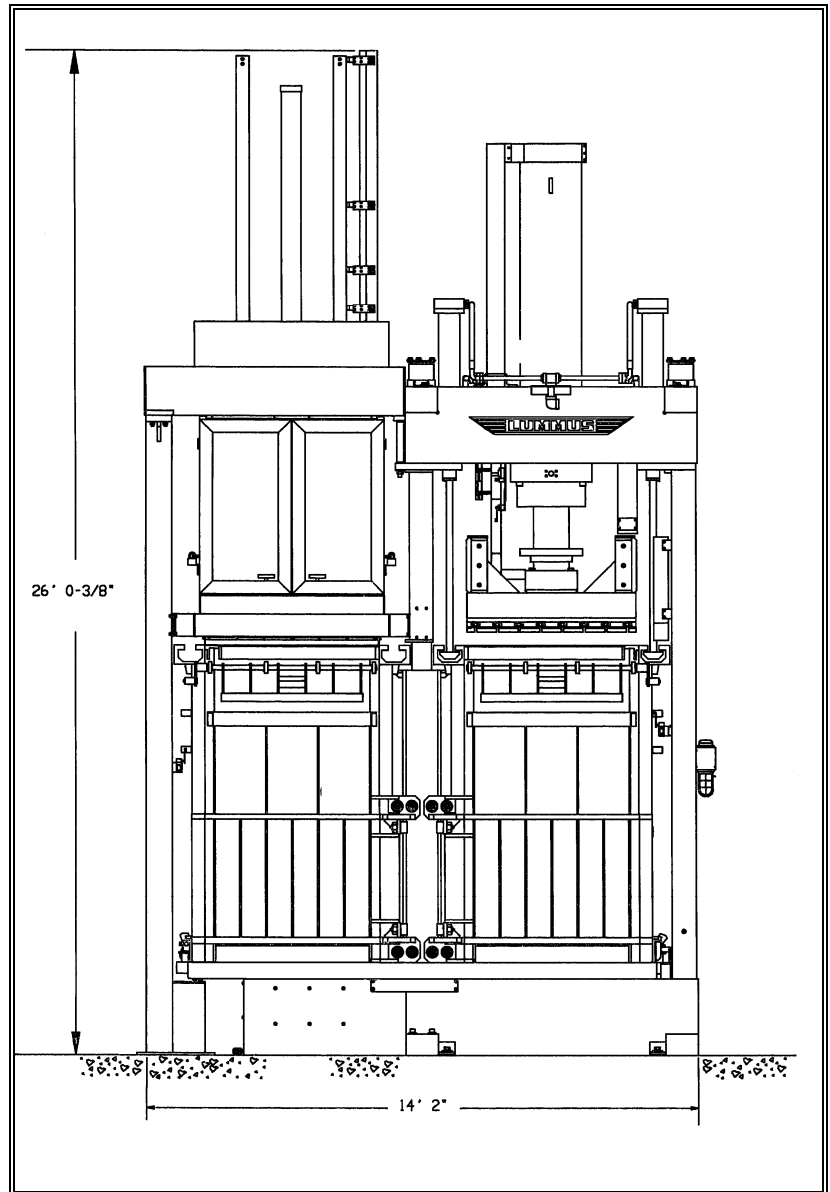

Each Dor-Les® box is a single solid weldment. The elimination of doors, door latches, and hinges means fewer parts to maintain and replace.

The down-packing design eliminates the need for a press pit, reducing installation costs/problems.

- Free-standing control console
- Fast, reliable 3-hp AC power turning
- Specially designed bale dolly
- Pneumatic bale eject system

High-Capacity (45+ Bales/Hour) Model

- One H-152-HCLB Combination Pumping Unit with an integral Filtration Loop powers all hydraulic components
- Super Hi-Capacity Lint Feeder, Hydraulic Lint Pusher and Hydraulic Tramper are standard
- Service Platform with Ladder is standard

Medium Capacity (25-35+ Bales/Hour) Model

- Super Hi-Capacity Lint Feeder and Hydraulic Tramper are standard
- Tramper powered by H-73-LBT hydraulic pumping unit with 50-hp motor
- A single H-120-B hydraulic pumping unit with 50-hp motor controls all press functions at capacities up to 25 bales/hour
- An additional H-120-B unit provides capacity in excess of 35 bales/hour, while allowing the press to operate on either H-120-B unit at 25 bales/hour
- An optional volume booster pumping unit provides for faster ram travel speed without controlling other press functions
- Service Platform with Ladder is optional

Physical Address: 225 Bourne Boulevard • Savannah, Georgia 31408-9586 USA
Mailing Address: P.O. Box 929 • Pooler, Georgia 31322-0929 USA
Phone: (912) 447-9000 • Fax: (912) 447-9250 Toll Free (USA Only): 1-800-4LUMMUS (1-800-458-6687)
Web Site: www.lummus.com • E-mail: lummus.sales@lummus.com